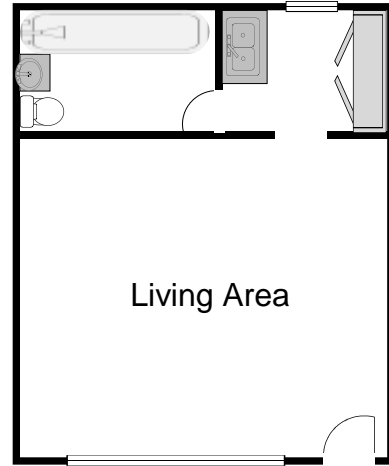

# Woodruff Apartments

---

Studio  
265 sq ft

Studio  
325 sq ft

One Bedroom, One Bath  
601 sq ft

One Bedroom, One Bath  
651 sq ft