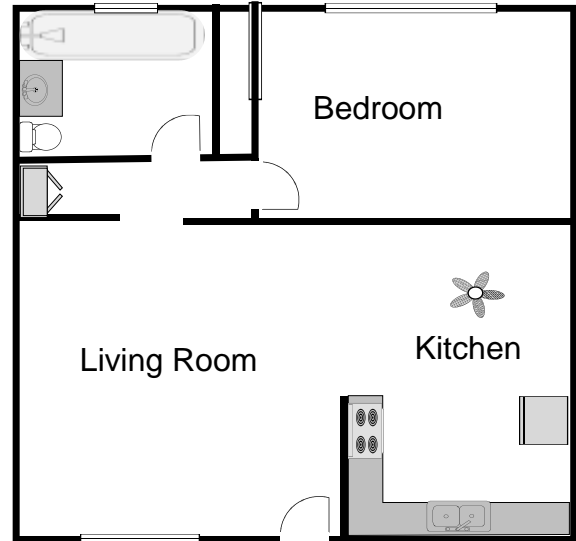

# Woodruff Apartments

---

Studio  
265 sq ft

Studio  
325 sq ft

One Bedroom, One Bath  
601 sq ft

One Bedroom, One Bath  
651 sq ft