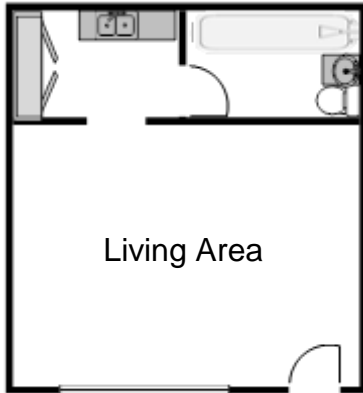

# Woodruff Apartments

---

Studio  
265 sq ft

Studio  
325 sq ft

One Bedroom, One Bath  
601 sq ft

One Bedroom, One Bath  
651 sq ft