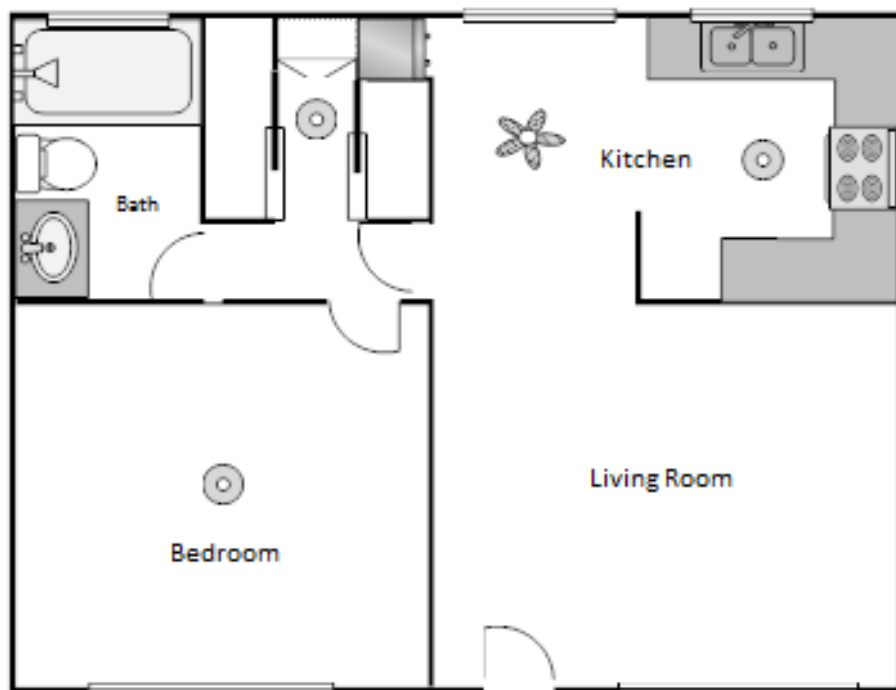

Tally Ho Apartments

2BEDROOM / 1 BATH - 820 SQ. FT.

1 BEDROOM / 1 BATH - 616 SQ. FT.

“Managed with you in mind”

Duke Properties, Inc.
dukeproperties.org