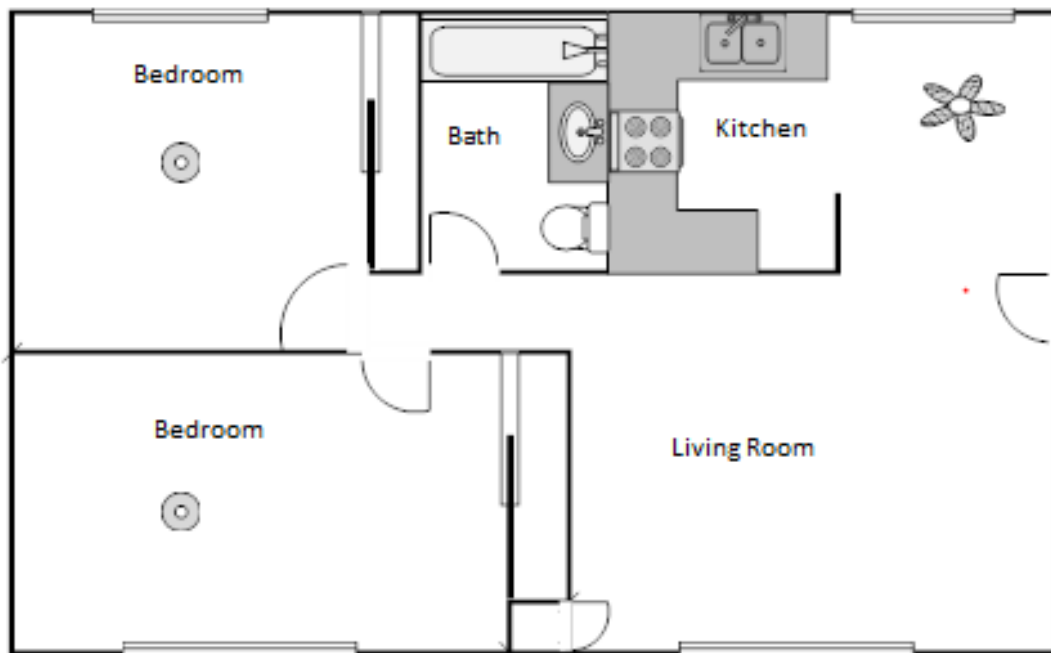

Tally Ho Apartments

2BEDROOM / 1 BATH - 820 SQ. FT.

1 BEDROOM / 1 BATH - 616 SQ. FT.

“Managed with you in mind”

Duke Properties, Inc.
dukeproperties.org