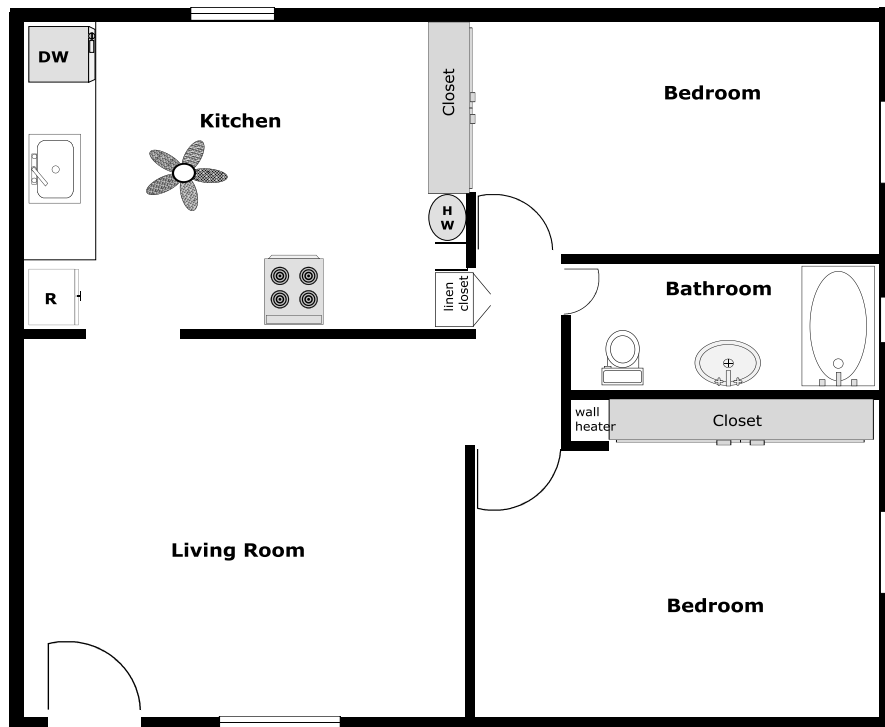

Ponderosa

Apartments

Two Bedroom, One Bath
810 square feet unit

"Managed with you in mind"

10115 to 10129 Foster Road . Downey, CA 90242
(562) 803-4525

Duke Properties, Inc.
dukeproperties.org