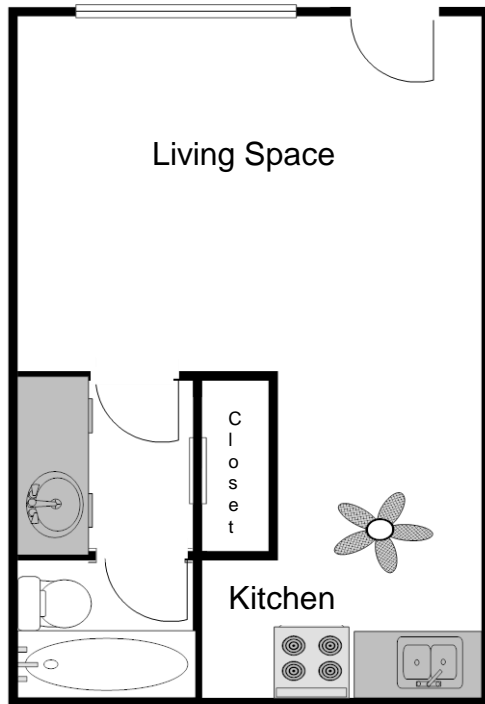

Casa Madrid Apartments

Two bedroom, one bath
827-996 Sq Ft

Studio
420 Sq Ft

One bedroom, one bath
614 Sq Ft

“Managed with you in mind”