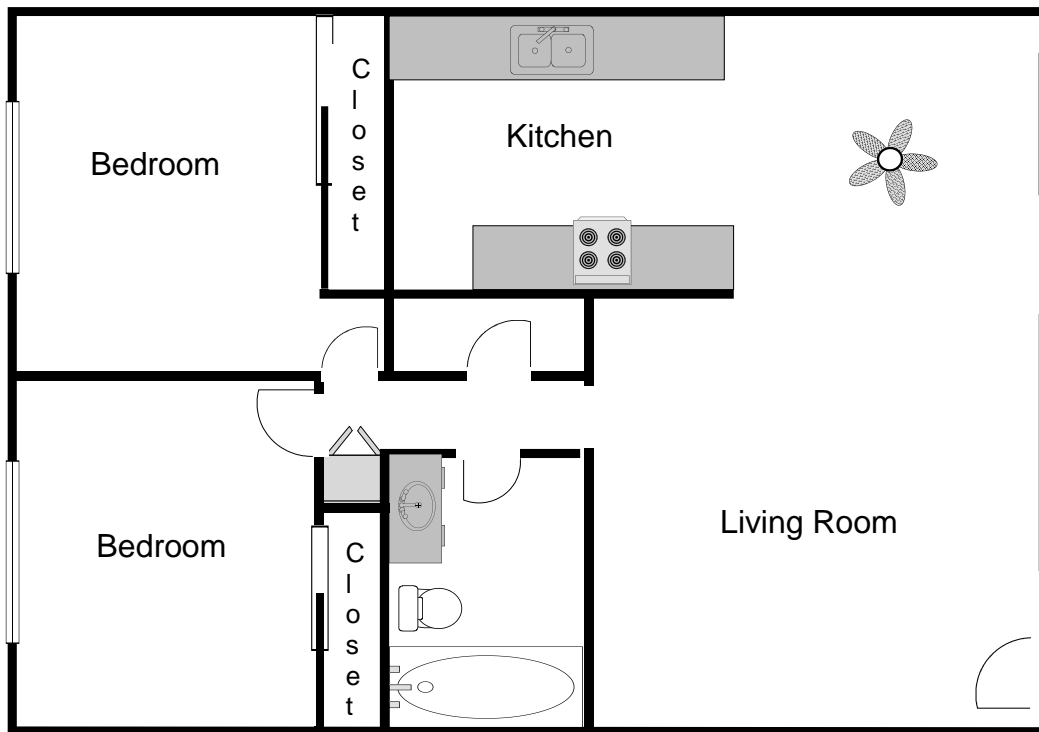

Casa Madrid Apartments

Two bedroom, one bath
827-996 Sq Ft

Studio
420 Sq Ft

One bedroom, one bath
614 Sq Ft

“Managed with you in mind”