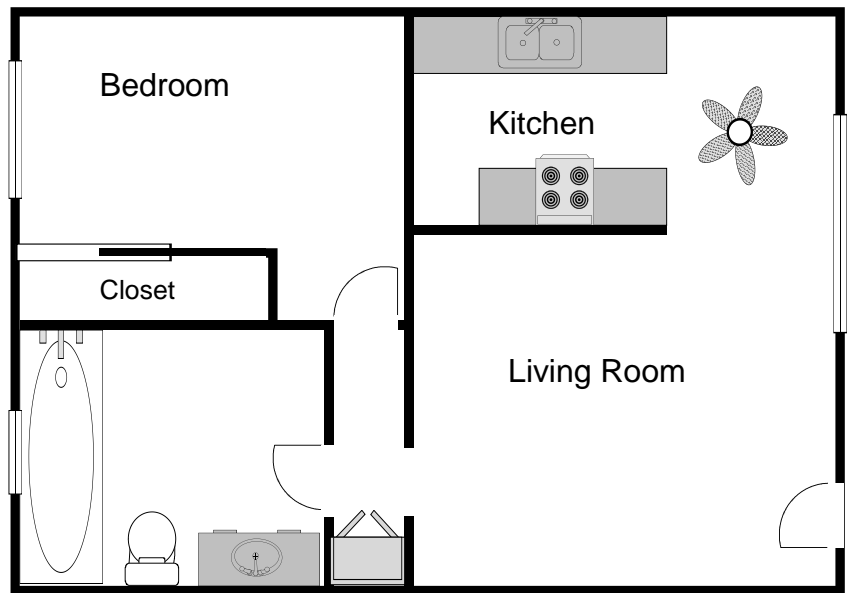

Casa Madrid Apartments

Two bedroom, one bath
827-996 Sq Ft

Studio
420 Sq Ft

One bedroom, one bath
614 Sq Ft

“Managed with you in mind”